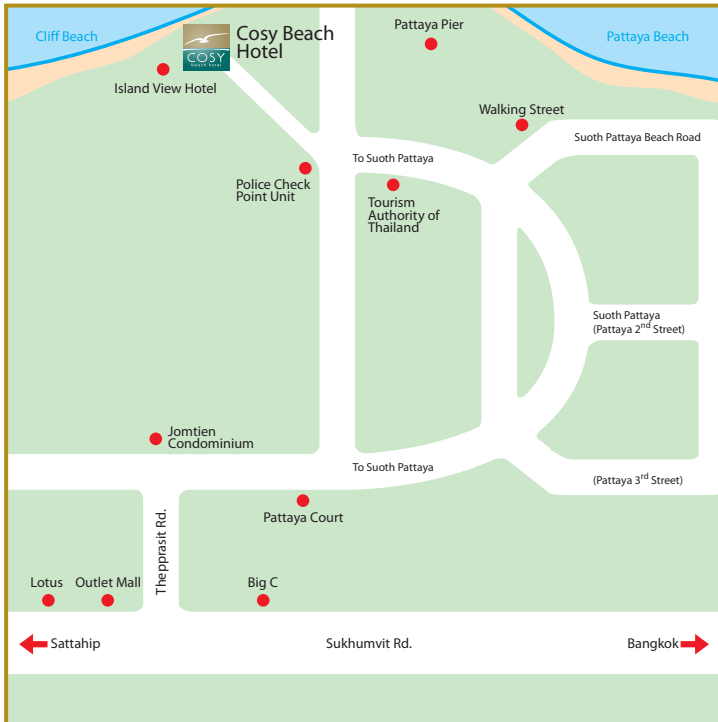

FACT SHEET

Directions

From Bangkok

Phuket - HKT

- Driving directions: Approximately 147 kilometres south east of Bangkok by the Bangkok-Chonburi-Pattaya motorway

Arrival Information

Check-In and Checkout :

- 2:00 PM; 12:00 PM

Thai Massage

- Sala Thai Massage
- Appointment required

Attractions & Landmarks

- Cabaret Shows
- Chaloeprakiat Park
- Khao Pattaya (Pattaya Hill)
- Lan Island
- Mini Siam
- Nong Nooch Garden
- Pattaya Beach
- Pattaya Elephant Village
- Phai Island
- Ripley's Believe It or Not Odditorium
- Sanctuary of Truth
- The Million - Year Stone Park and Crocodile farm